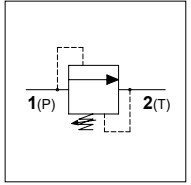

WMD 40

TECHNICAL DATA

- **Flow:** 40 l/min
- **Max setting pressure:** 350 bar
- **Materials:** Cartridge in Steel Zinc Plated
- **Version:** Poppet Type - Direct Acting
- **Cavity:** FW2002100
- **Installation torque:** 35-40 Nm
- **Weight:** 0,150 kg

REGULATOR	
(S) Screw	
(V) Handknob	
OPTION	
(X) Tamper Proof Cap	

PRESSURE DROP CURVES

SPRINGS

Code	Adjustable pressure range bar	Pressure increase bar/turn	Standard setting bar
05	5-55	15	5
10	25-110	25	25
20	50-215	50	50
35	100-350	90	100

ORDERING CODE

WMD

40

Type of Regulator:

- S = Screw
- V = Handknob

Springs:

- 05
- 10
- 20
- 35

Adjustment if Required: