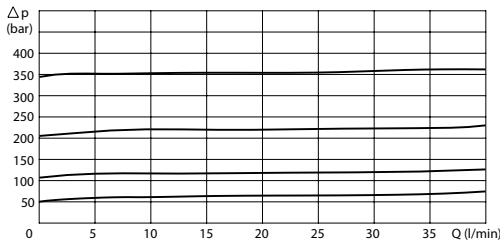

WMD 40

TECHNICAL DATA

- **Flow:** 40 l/min
- **Max setting pressure:** 350 bar
- **Materials:** Cartridge in Steel Zinc Plated
- **Version:** Poppet Type - Direct Acting
- **Cavity:** FW2002100
- **Installation torque:** 35-40 Nm
- **Weight:** 0,150 kg

REGULATOR	
(S) Screw	
(V) Handknob	
OPTION	
(X) Tamper Proof Cap	

PRESSURE DROP CURVES

SPRINGS

Code	Adjustable pressure range bar	Pressure increase bar/turn	Standard setting bar
05	5-55	15	5
10	25-110	25	25
20	50-215	50	50
35	100-350	90	100

ORDERING CODE

WMD

40

Type of Regulator:

- S = Screw
- V = Handknob

Springs:

- 05
- 10
- 20
- 35

Adjustment if Required: