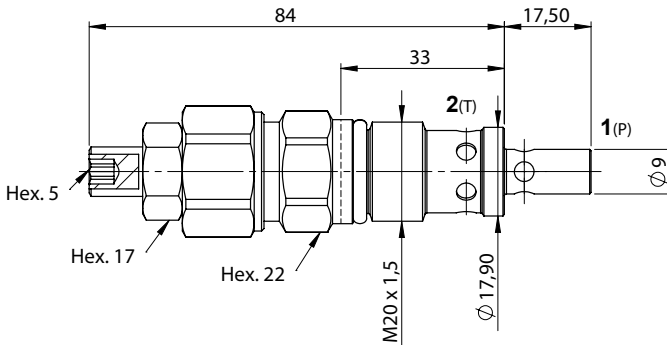

WMD 40

TECHNICAL DATA

- **Flow:** 40 l/min
- **Max setting pressure:** 350 bar
- **Materials:** Cartridge in Steel Zinc Plated
- **Version:** Poppet Type - Direct Acting
- **Cavity:** FW2002100
- **Installation torque:** 35-40 Nm
- **Weight:** 0,150 kg

REGULATOR	
(S) Screw	
(V) Handknob	
OPTION	
(X) Tamper Proof Cap	

PRESSURE DROP CURVES

SPRINGS

Code	Adjustable pressure range bar	Pressure increase bar/turn	Standard setting bar
05	5-55	15	5
10	25-110	25	25
20	50-215	50	50
35	100-350	90	100

ORDERING CODE

WMD

40

Type of Regulator:

- S = Screw
- V = Handknob

Springs:

- 05
- 10
- 20
- 35

Adjustment if Required: